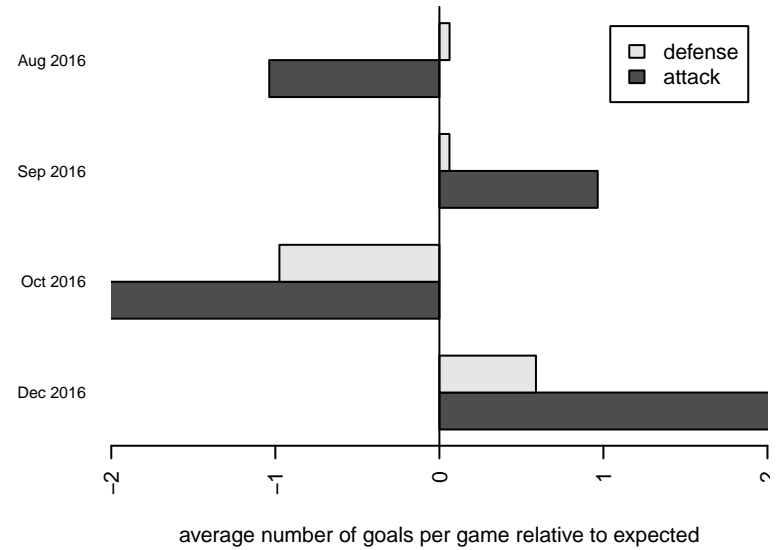

Performance relative to 13 month average