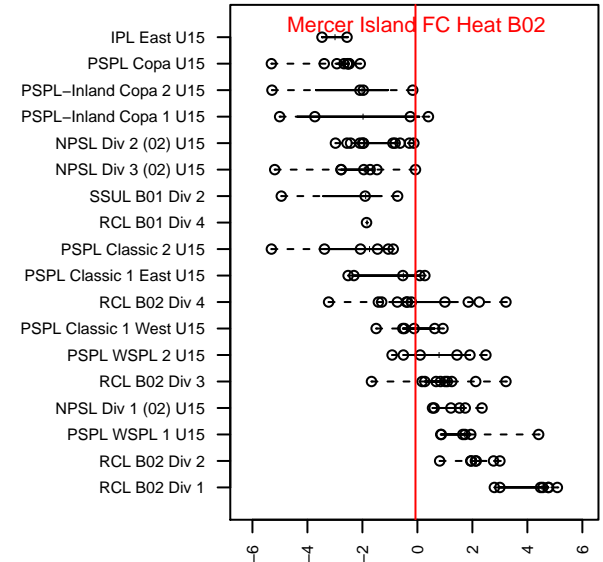

Mercer Island FC Heat B02

Mercer Island FC
 Mercer Island, WA
 B02 total strength=1283
 attack=6.3 defense=4.53
 fall league = NPSL Div 3 (02) U15
 notes= Byers 2013, Erkut 2014;
 Addison 2015

alt names used:
 MIFC B02 Heat
 MIFC B02 Heat

Venues played:
 2016 Xtreme Cup BU15
 2016 NPSL Division 3 (02) U15

**attack and defense variance (black dot)
relative to other teams
and top 10 in region**

**attack and defense rating
relative to others at age
and all opponents in last 13 months**