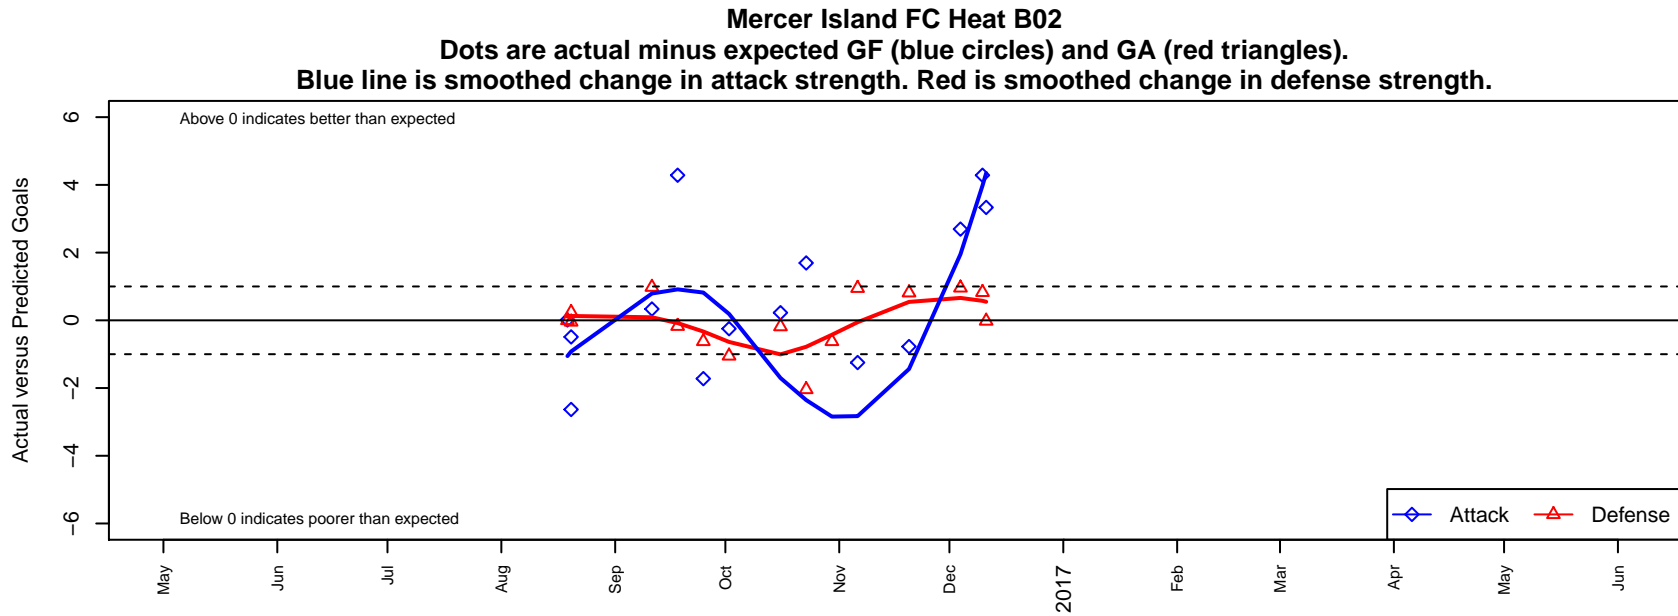

Mercer Island FC Heat B02

Mercer Island FC
 Mercer Island, WA
 B02 total strength=1283
 attack=6.3 defense=4.53
 fall league = NPSL Div 3 (02) U15
 notes= Byers 2013, Erkut 2014;
 Addison 2015

alt names used:
 MIFC B02 Heat
 MIFC B02 Heat

Venues played:
 2016 Xtreme Cup BU15
 2016 NPSL Division 3 (02) U15

**attack and defense variance (black dot)
relative to other teams
and top 10 in region**

**attack and defense rating
relative to others at age
and all opponents in last 13 months**